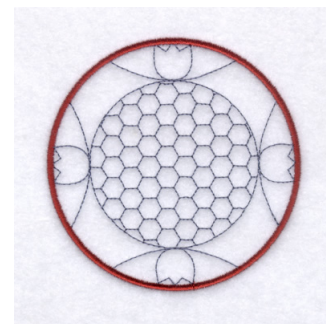

Name: Country Circle 1 Machine Embroidery Design

SKU: SB01-CD100307FA

Brand: Starbird Inc

Unique Colors: 13 (2 color Stops)

Unique Colors

	Color Name (Color Code)	Manufacturer - Type
	Super White (1001) [No Color Selected]	madeira - rayon
	Dusty Lilac (1263) [No Color Selected]	madeira - rayon
	Crocus (286)	Exquisite - Polyester 1000m

Complete Color Sequence

#		Color Name (Color Code)	Manufacturer - Type
1		Super White (1001) [No Color Selected]	madeira - rayon
2		Super White (1001) [No Color Selected]	madeira - rayon
3		Crocus (286)	Exquisite - Polyester 1000m