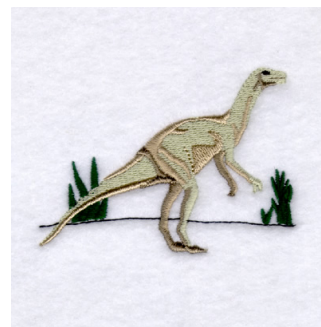

Name: Velociraptor Machine Embroidery Design

SKU: SB01-CD100207KJ

Brand: Starbird Inc

Unique Colors: 13 (8 color Stops)

Unique Colors

	Color Name (Color Code)	Manufacturer - Type
	Super White (1001) [No Color Selected]	madeira - rayon
	Dusty Lilac (1263) [No Color Selected]	madeira - rayon
	Crocus (286)	Exquisite - Polyester 1000m

Complete Color Sequence

#		Color Name (Color Code)	Manufacturer - Type
1		Super White (1001) [No Color Selected]	madeira - rayon
2		Super White (1001) [No Color Selected]	madeira - rayon
3		Crocus (286)	Exquisite - Polyester 1000m