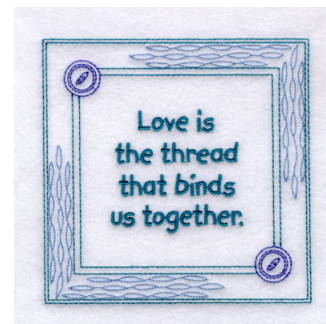

**Name:** Together Saying Machine Embroidery Design

**SKU:** SB01-CD100107TI

**Brand:** Starbird Inc

**Unique Colors:** 13 (4 color Stops)