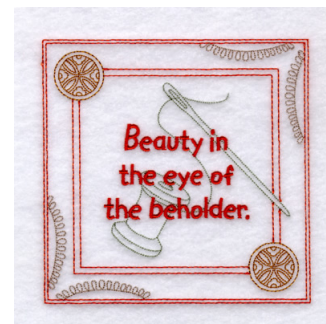

**Name:** Beauty Saying Machine Embroidery Design

**SKU:** SB01-CD100107TE

**Brand:** Starbird Inc

**Unique Colors:** 13 (5 color Stops)