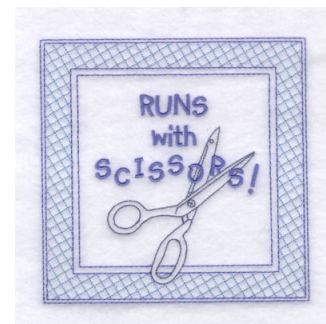

Name: Scissors Saying Machine Embroidery Design

SKU: SB01-CD100107TD

Brand: Starbird Inc

Unique Colors: 13 (4 color Stops)

Unique Colors

	Color Name (Color Code)	Manufacturer - Type
	Super White (1001) [No Color Selected]	madeira - rayon
	Dusty Lilac (1263) [No Color Selected]	madeira - rayon
	Crocus (286)	Exquisite - Polyester 1000m

Complete Color Sequence

#		Color Name (Color Code)	Manufacturer - Type
1		Super White (1001) [No Color Selected]	madeira - rayon
2		Super White (1001) [No Color Selected]	madeira - rayon
3		Crocus (286)	Exquisite - Polyester 1000m