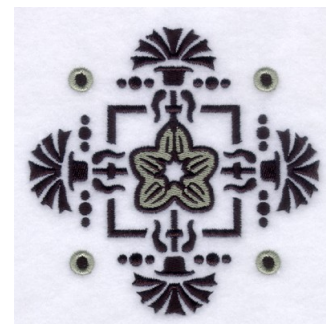

**Name:** Flowers Nouveau Machine Embroidery Design

**SKU:** SB01-CD093009TE

**Brand:** Starbird Inc

**Unique Colors:** 13 (3 color Stops)

## Unique Colors

	<b>Color Name (Color Code)</b>	<b>Manufacturer - Type</b>
	Super White (1001) [No Color Selected]	madeira - rayon
	Dusty Lilac (1263) [No Color Selected]	madeira - rayon
	Crocus (286)	Exquisite - Polyester 1000m

# Complete Color Sequence

#		Color Name (Color Code)	Manufacturer - Type
1		Super White (1001) [No Color Selected]	madeira - rayon
2		Super White (1001) [No Color Selected]	madeira - rayon
3		Crocus (286)	Exquisite - Polyester 1000m