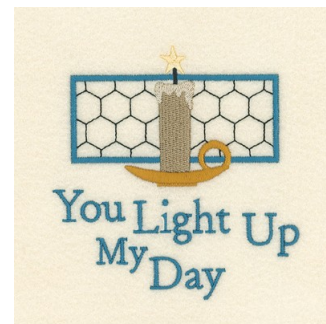

Name: Light Up My Day Machine Embroidery Design

SKU: SB01-CD092811TL

Brand: Starbird Inc

Unique Colors: 13 (8 color Stops)

Unique Colors

	Color Name (Color Code)	Manufacturer - Type
	Super White (1001) [No Color Selected]	madeira - rayon
	Dusty Lilac (1263) [No Color Selected]	madeira - rayon
	Crocus (286)	Exquisite - Polyester 1000m

Complete Color Sequence

#		Color Name (Color Code)	Manufacturer - Type
1		Super White (1001) [No Color Selected]	madeira - rayon
2		Super White (1001) [No Color Selected]	madeira - rayon
3		Crocus (286)	Exquisite - Polyester 1000m