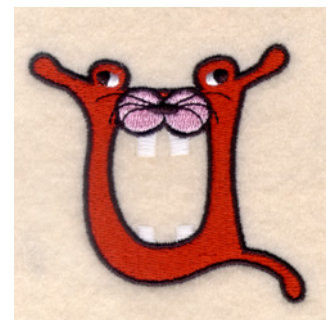

Name: Silly Monster "U"

SKU: SB01-CD092805KU

Brand: Starbird Inc

Unique Colors: 13 (4 color Stops)

Unique Colors

	Color Name (Color Code)	Manufacturer - Type
	Super White (1001) [No Color Selected]	madeira - rayon
	Dusty Lilac (1263) [No Color Selected]	madeira - rayon
	Crocus (286)	Exquisite - Polyester 1000m

Complete Color Sequence

#		Color Name (Color Code)	Manufacturer - Type
1		Super White (1001) [No Color Selected]	madeira - rayon
2		Super White (1001) [No Color Selected]	madeira - rayon
3		Crocus (286)	Exquisite - Polyester 1000m