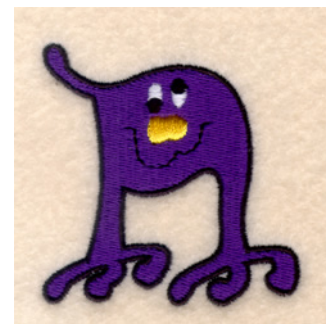

**Name:** Silly Monster "N"

**SKU:** SB01-CD092805KN

**Brand:** Starbird Inc

**Unique Colors:** 13 (4 color Stops)

## Unique Colors

	<b>Color Name (Color Code)</b>	<b>Manufacturer - Type</b>
	Super White (1001) [No Color Selected]	madeira - rayon
	Dusty Lilac (1263) [No Color Selected]	madeira - rayon
	Crocus (286)	Exquisite - Polyester 1000m