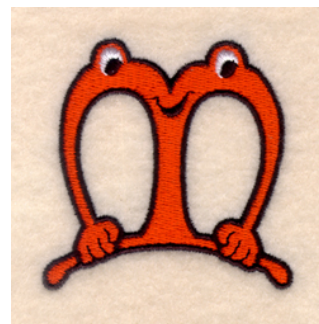

Name: Silly Monster "M"

SKU: SB01-CD092805KM

Brand: Starbird Inc

Unique Colors: 13 (3 color Stops)

Unique Colors

	Color Name (Color Code)	Manufacturer - Type
	Super White (1001) [No Color Selected]	madeira - rayon
	Dusty Lilac (1263) [No Color Selected]	madeira - rayon
	Crocus (286)	Exquisite - Polyester 1000m

Complete Color Sequence

#		Color Name (Color Code)	Manufacturer - Type
1		Super White (1001) [No Color Selected]	madeira - rayon
2		Super White (1001) [No Color Selected]	madeira - rayon
3		Crocus (286)	Exquisite - Polyester 1000m