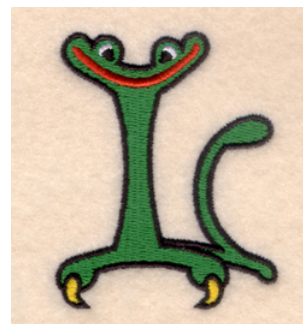

Name: Silly Monster "L"

SKU: SB01-CD092805KL

Brand: Starbird Inc

Unique Colors: 13 (5 color Stops)

Unique Colors

	Color Name (Color Code)	Manufacturer - Type
	Super White (1001) [No Color Selected]	madeira - rayon
	Dusty Lilac (1263) [No Color Selected]	madeira - rayon
	Crocus (286)	Exquisite - Polyester 1000m

Complete Color Sequence

#		Color Name (Color Code)	Manufacturer - Type
1		Super White (1001) [No Color Selected]	madeira - rayon
2		Super White (1001) [No Color Selected]	madeira - rayon
3		Crocus (286)	Exquisite - Polyester 1000m