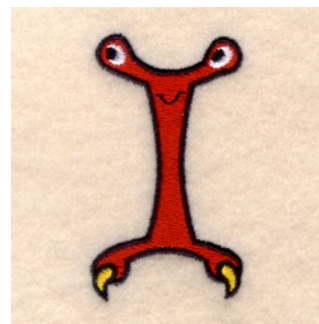

**Name:** Silly Monster "I"

**SKU:** SB01-CD092805KI

**Brand:** Starbird Inc

**Unique Colors:** 13 (4 color Stops)

## Unique Colors

	<b>Color Name (Color Code)</b>	<b>Manufacturer - Type</b>
	Super White (1001) [No Color Selected]	madeira - rayon
	Dusty Lilac (1263) [No Color Selected]	madeira - rayon
	Crocus (286)	Exquisite - Polyester 1000m