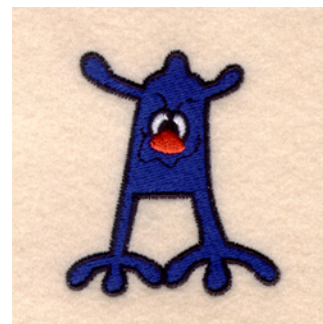

**Name:** Silly Monster "A"

**SKU:** SB01-CD092805KA

**Brand:** Starbird Inc

**Unique Colors:** 13 (4 color Stops)

## Unique Colors

	<b>Color Name (Color Code)</b>	<b>Manufacturer - Type</b>
	Super White (1001) [No Color Selected]	madeira - rayon
	Dusty Lilac (1263) [No Color Selected]	madeira - rayon
	Crocus (286)	Exquisite - Polyester 1000m

# Complete Color Sequence

#		Color Name (Color Code)	Manufacturer - Type
1		Super White (1001) [No Color Selected]	madeira - rayon
2		Super White (1001) [No Color Selected]	madeira - rayon
3		Crocus (286)	Exquisite - Polyester 1000m