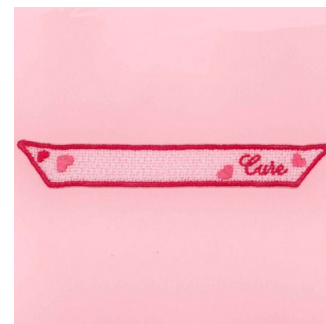

Name: Cure Lace Ribbon Machine Embroidery Design

SKU: SB01-CD092513FH

Brand: Starbird Inc

Unique Colors: 13 (5 color Stops)

Unique Colors

	Color Name (Color Code)	Manufacturer - Type
	Super White (1001) [No Color Selected]	madeira - rayon
	Dusty Lilac (1263) [No Color Selected]	madeira - rayon
	Crocus (286)	Exquisite - Polyester 1000m

Complete Color Sequence

#		Color Name (Color Code)	Manufacturer - Type
1		Super White (1001) [No Color Selected]	madeira - rayon
2		Super White (1001) [No Color Selected]	madeira - rayon
3		Crocus (286)	Exquisite - Polyester 1000m