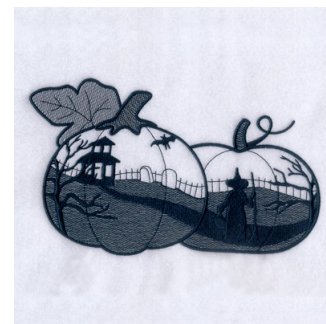

**Name:** Graveyard Pumpkin Toile Machine  
Embroidery Design

**SKU:** SB01-CD092209TH

**Brand:** Starbird Inc

**Unique Colors:** 13 (1 color Stops)