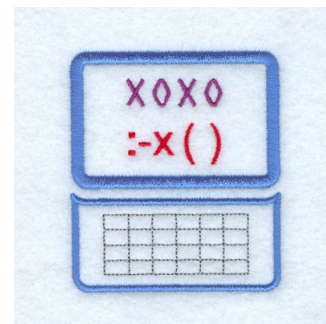

Name: Text: XOXO Machine Embroidery Design

SKU: SB01-CD092010TM

Brand: Starbird Inc

Unique Colors: 13 (4 color Stops)

Unique Colors

	Color Name (Color Code)	Manufacturer - Type
	Super White (1001) [No Color Selected]	madeira - rayon
	Dusty Lilac (1263) [No Color Selected]	madeira - rayon
	Crocus (286)	Exquisite - Polyester 1000m

Complete Color Sequence

#		Color Name (Color Code)	Manufacturer - Type
1		Super White (1001) [No Color Selected]	madeira - rayon
2		Super White (1001) [No Color Selected]	madeira - rayon
3		Crocus (286)	Exquisite - Polyester 1000m