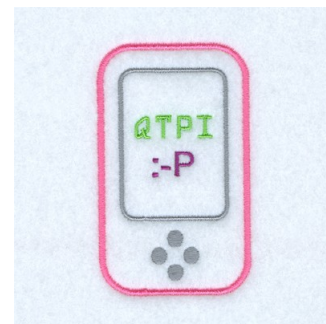

**Name:** Text: QTPI Machine Embroidery Design

**SKU:** SB01-CD092010TG

**Brand:** Starbird Inc

**Unique Colors:** 13 (4 color Stops)

# Complete Color Sequence

#		Color Name (Color Code)	Manufacturer - Type
1		Super White (1001) [No Color Selected]	madeira - rayon
2		Super White (1001) [No Color Selected]	madeira - rayon
3		Crocus (286)	Exquisite - Polyester 1000m