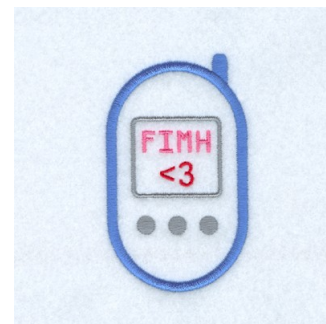

Name: Text: FIMH Machine Embroidery Design

SKU: SB01-CD092010TD

Brand: Starbird Inc

Unique Colors: 13 (4 color Stops)

Unique Colors

	Color Name (Color Code)	Manufacturer - Type
	Super White (1001) [No Color Selected]	madeira - rayon
	Dusty Lilac (1263) [No Color Selected]	madeira - rayon
	Crocus (286)	Exquisite - Polyester 1000m

Complete Color Sequence

#		Color Name (Color Code)	Manufacturer - Type
1		Super White (1001) [No Color Selected]	madeira - rayon
2		Super White (1001) [No Color Selected]	madeira - rayon
3		Crocus (286)	Exquisite - Polyester 1000m