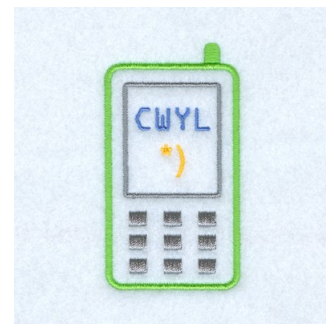

Name: Text: CWYL Machine Embroidery Design

SKU: SB01-CD092010TB

Brand: Starbird Inc

Unique Colors: 13 (4 color Stops)

Unique Colors

	Color Name (Color Code)	Manufacturer - Type
	Super White (1001) [No Color Selected]	madeira - rayon
	Dusty Lilac (1263) [No Color Selected]	madeira - rayon
	Crocus (286)	Exquisite - Polyester 1000m

Complete Color Sequence

#		Color Name (Color Code)	Manufacturer - Type
1		Super White (1001) [No Color Selected]	madeira - rayon
2		Super White (1001) [No Color Selected]	madeira - rayon
3		Crocus (286)	Exquisite - Polyester 1000m