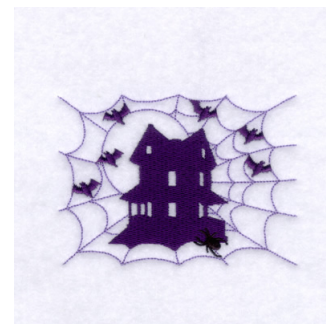

**Name:** Haunted House Spider Web Machine  
Embroidery Design

**SKU:** SB01-CD092006TG

**Brand:** Starbird Inc

**Unique Colors:** 13 (3 color Stops)

## Unique Colors

	<b>Color Name (Color Code)</b>	<b>Manufacturer - Type</b>
	Super White (1001) [No Color Selected]	madeira - rayon
	Dusty Lilac (1263) [No Color Selected]	madeira - rayon
	Crocus (286)	Exquisite - Polyester 1000m