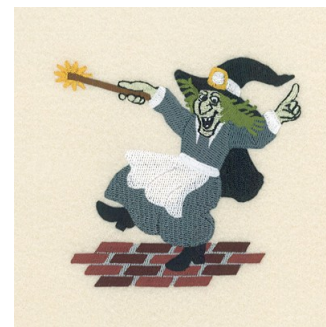

Name: Witch With Wand Machine Embroidery Design

SKU: SB01-CD091912TH

Brand: Starbird Inc

Unique Colors: 13 (20 color Stops)

Unique Colors

	Color Name (Color Code)	Manufacturer - Type
	Super White (1001) [No Color Selected]	madeira - rayon
	Dusty Lilac (1263) [No Color Selected]	madeira - rayon
	Crocus (286)	Exquisite - Polyester 1000m

Complete Color Sequence

#		Color Name (Color Code)	Manufacturer - Type
1		Super White (1001) [No Color Selected]	madeira - rayon
2		Super White (1001) [No Color Selected]	madeira - rayon
3		Crocus (286)	Exquisite - Polyester 1000m