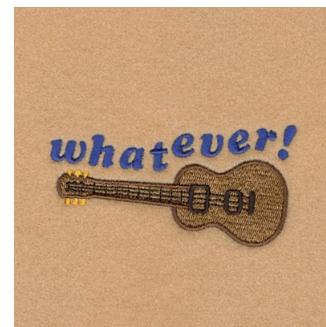

Name: Whatever! Machine Embroidery Design

SKU: SB01-CD091710TN

Brand: Starbird Inc

Unique Colors: 13 (7 color Stops)

Unique Colors

	Color Name (Color Code)	Manufacturer - Type
	Super White (1001) [No Color Selected]	madeira - rayon
	Dusty Lilac (1263) [No Color Selected]	madeira - rayon
	Crocus (286)	Exquisite - Polyester 1000m

Complete Color Sequence

#		Color Name (Color Code)	Manufacturer - Type
1		Super White (1001) [No Color Selected]	madeira - rayon
2		Super White (1001) [No Color Selected]	madeira - rayon
3		Crocus (286)	Exquisite - Polyester 1000m