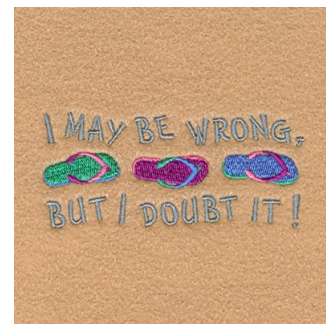

Name: I Doubt It! Machine Embroidery Design

SKU: SB01-CD091710TH

Brand: Starbird Inc

Unique Colors: 13 (10 color Stops)

Unique Colors

	Color Name (Color Code)	Manufacturer - Type
	Super White (1001) [No Color Selected]	madeira - rayon
	Dusty Lilac (1263) [No Color Selected]	madeira - rayon
	Crocus (286)	Exquisite - Polyester 1000m

Complete Color Sequence

#		Color Name (Color Code)	Manufacturer - Type
1		Super White (1001) [No Color Selected]	madeira - rayon
2		Super White (1001) [No Color Selected]	madeira - rayon
3		Crocus (286)	Exquisite - Polyester 1000m