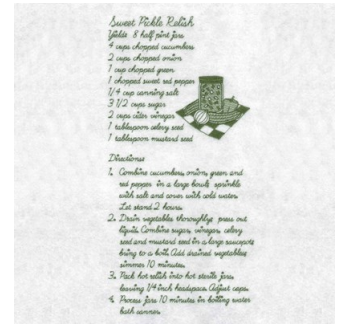

Name: Sweet Pickle Relish Recipe Machine
Embroidery Design

SKU: SB01-CD091614FE

Brand: Starbird Inc

Unique Colors: 13 (1 color Stops)

Unique Colors

	Color Name (Color Code)	Manufacturer - Type
	Super White (1001) [No Color Selected]	madeira - rayon
	Dusty Lilac (1263) [No Color Selected]	madeira - rayon
	Crocus (286)	Exquisite - Polyester 1000m