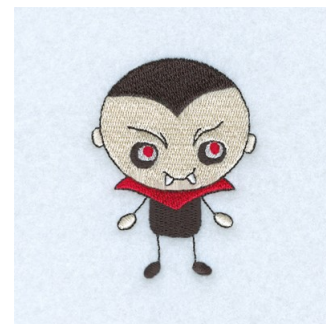

Name: Halloween Vampire Machine Embroidery Design

SKU: SB01-CD091610TK

Brand: Starbird Inc

Unique Colors: 13 (7 color Stops)

Unique Colors

| | Color Name (Color Code) | Manufacturer - Type |
|--|--|-----------------------------|
|  | Super White (1001) [No Color Selected] | madeira - rayon |
|  | Dusty Lilac (1263) [No Color Selected] | madeira - rayon |
|  | Crocus (286) | Exquisite - Polyester 1000m |

Complete Color Sequence

| # | | Color Name (Color Code) | Manufacturer - Type |
|---|---|--|--------------------------------|
| 1 |  | Super White (1001) [No Color Selected] | madeira - rayon |
| 2 |  | Super White (1001) [No Color Selected] | madeira - rayon |
| 3 |  | Crocus (286) | Exquisite - Polyester 1000m |