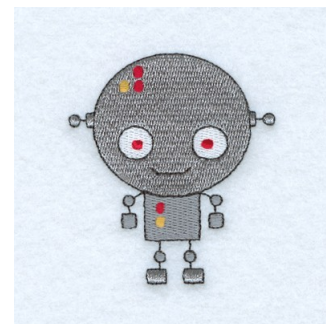

Name: Halloween Robot Machine Embroidery Design

SKU: SB01-CD091610TI

Brand: Starbird Inc

Unique Colors: 13 (5 color Stops)

Unique Colors

| | Color Name (Color Code) | Manufacturer - Type |
|--|--|-----------------------------|
| | Super White (1001) [No Color Selected] | madeira - rayon |
| | Dusty Lilac (1263) [No Color Selected] | madeira - rayon |
| | Crocus (286) | Exquisite - Polyester 1000m |

Complete Color Sequence

| # | | Color Name (Color Code) | Manufacturer - Type |
|---|---|--|--------------------------------|
| 1 |  | Super White (1001) [No Color Selected] | madeira - rayon |
| 2 |  | Super White (1001) [No Color Selected] | madeira - rayon |
| 3 |  | Crocus (286) | Exquisite - Polyester 1000m |