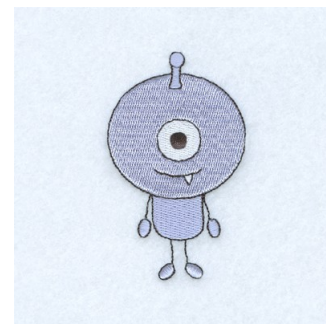

Name: Halloween Alien Machine Embroidery Design

SKU: SB01-CD091610TA

Brand: Starbird Inc

Unique Colors: 13 (3 color Stops)

Unique Colors

	Color Name (Color Code)	Manufacturer - Type
	Super White (1001) [No Color Selected]	madeira - rayon
	Dusty Lilac (1263) [No Color Selected]	madeira - rayon
	Crocus (286)	Exquisite - Polyester 1000m

Complete Color Sequence

#		Color Name (Color Code)	Manufacturer - Type
1		Super White (1001) [No Color Selected]	madeira - rayon
2		Super White (1001) [No Color Selected]	madeira - rayon
3		Crocus (286)	Exquisite - Polyester 1000m