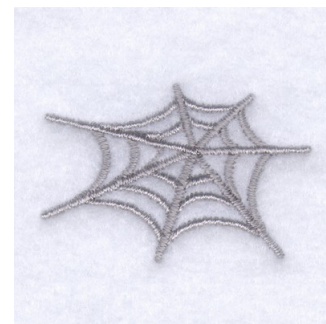

**Name:** Mini Spider Web Machine Embroidery Design

**SKU:** SB01-CD091609TK

**Brand:** Starbird Inc

**Unique Colors:** 13 (1 color Stops)

## Unique Colors

	<b>Color Name (Color Code)</b>	<b>Manufacturer - Type</b>
	Super White (1001) [No Color Selected]	madeira - rayon
	Dusty Lilac (1263) [No Color Selected]	madeira - rayon
	Crocus (286)	Exquisite - Polyester 1000m

# Complete Color Sequence

#		Color Name (Color Code)	Manufacturer - Type
1		Super White (1001) [No Color Selected]	madeira - rayon
2		Super White (1001) [No Color Selected]	madeira - rayon
3		Crocus (286)	Exquisite - Polyester 1000m