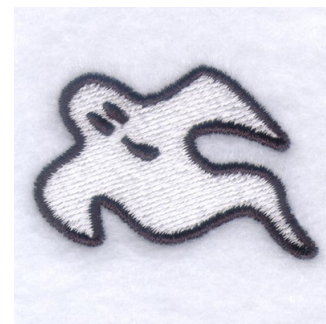

Name: Mini Ghost Machine Embroidery Design

SKU: SB01-CD091609TE

Brand: Starbird Inc

Unique Colors: 13 (2 color Stops)

Unique Colors

	Color Name (Color Code)	Manufacturer - Type
	Super White (1001) [No Color Selected]	madeira - rayon
	Dusty Lilac (1263) [No Color Selected]	madeira - rayon
	Crocus (286)	Exquisite - Polyester 1000m

Complete Color Sequence

#		Color Name (Color Code)	Manufacturer - Type
1		Super White (1001) [No Color Selected]	madeira - rayon
2		Super White (1001) [No Color Selected]	madeira - rayon
3		Crocus (286)	Exquisite - Polyester 1000m