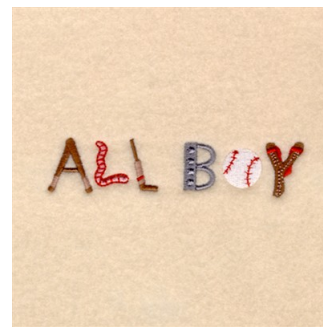

Name: All Boy Machine Embroidery Design

SKU: SB01-CD091608KE

Brand: Starbird Inc

Unique Colors: 13 (13 color Stops)

Unique Colors

	Color Name (Color Code)	Manufacturer - Type
	Super White (1001) [No Color Selected]	madeira - rayon
	Dusty Lilac (1263) [No Color Selected]	madeira - rayon
	Crocus (286)	Exquisite - Polyester 1000m