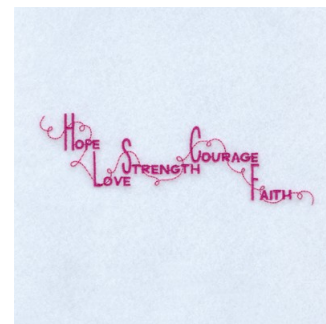

Name: Hope Love Faith Machine Embroidery Design

SKU: SB01-CD091310TG

Brand: Starbird Inc

Unique Colors: 13 (2 color Stops)

Unique Colors

	Color Name (Color Code)	Manufacturer - Type
	Super White (1001) [No Color Selected]	madeira - rayon
	Dusty Lilac (1263) [No Color Selected]	madeira - rayon
	Crocus (286)	Exquisite - Polyester 1000m

Complete Color Sequence

#		Color Name (Color Code)	Manufacturer - Type
1		Super White (1001) [No Color Selected]	madeira - rayon
2		Super White (1001) [No Color Selected]	madeira - rayon
3		Crocus (286)	Exquisite - Polyester 1000m