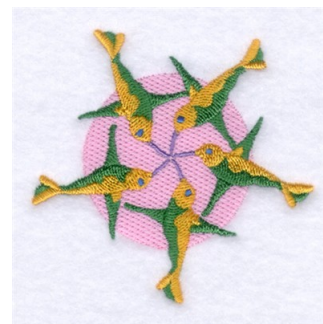

Name: Whimsical Hummingbirds Machine Embroidery Design

SKU: SB01-CD091109TI

Brand: Starbird Inc

Unique Colors: 13 (16 color Stops)

Unique Colors

	Color Name (Color Code)	Manufacturer - Type
	Super White (1001) [No Color Selected]	madeira - rayon
	Dusty Lilac (1263) [No Color Selected]	madeira - rayon
	Crocus (286)	Exquisite - Polyester 1000m

Complete Color Sequence

#		Color Name (Color Code)	Manufacturer - Type
1		Super White (1001) [No Color Selected]	madeira - rayon
2		Super White (1001) [No Color Selected]	madeira - rayon
3		Crocus (286)	Exquisite - Polyester 1000m