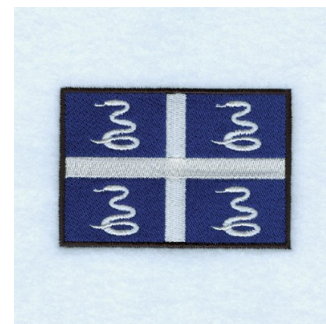

Name: Martinique Flag Machine Embroidery Design

SKU: SB01-CD090909TO

Brand: Starbird Inc

Unique Colors: 13 (4 color Stops)

Unique Colors

	Color Name (Color Code)	Manufacturer - Type
	Super White (1001) [No Color Selected]	madeira - rayon
	Dusty Lilac (1263) [No Color Selected]	madeira - rayon
	Crocus (286)	Exquisite - Polyester 1000m

Complete Color Sequence

#		Color Name (Color Code)	Manufacturer - Type
1		Super White (1001) [No Color Selected]	madeira - rayon
2		Super White (1001) [No Color Selected]	madeira - rayon
3		Crocus (286)	Exquisite - Polyester 1000m