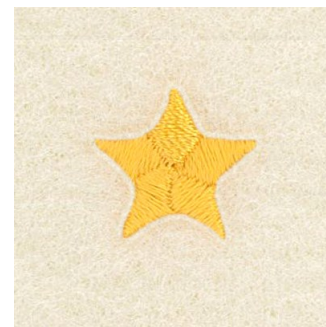

Name: Tooth Fairy Large Star Machine
Embroidery Design

SKU: SB01-CD090712FL

Brand: Starbird Inc

Unique Colors: 13 (1 color Stops)

Unique Colors

	Color Name (Color Code)	Manufacturer - Type
	Super White (1001) [No Color Selected]	madeira - rayon
	Dusty Lilac (1263) [No Color Selected]	madeira - rayon
	Crocus (286)	Exquisite - Polyester 1000m

Complete Color Sequence

#		Color Name (Color Code)	Manufacturer - Type
1		Super White (1001) [No Color Selected]	madeira - rayon
2		Super White (1001) [No Color Selected]	madeira - rayon
3		Crocus (286)	Exquisite - Polyester 1000m