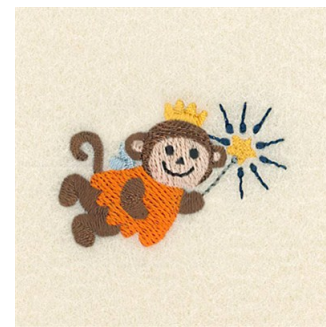

Name: Tooth Fairy Monkey Machine Embroidery Design

SKU: SB01-CD090712FF

Brand: Starbird Inc

Unique Colors: 13 (10 color Stops)

Unique Colors

	Color Name (Color Code)	Manufacturer - Type
	Super White (1001) [No Color Selected]	madeira - rayon
	Dusty Lilac (1263) [No Color Selected]	madeira - rayon
	Crocus (286)	Exquisite - Polyester 1000m

Complete Color Sequence

#		Color Name (Color Code)	Manufacturer - Type
1		Super White (1001) [No Color Selected]	madeira - rayon
2		Super White (1001) [No Color Selected]	madeira - rayon
3		Crocus (286)	Exquisite - Polyester 1000m