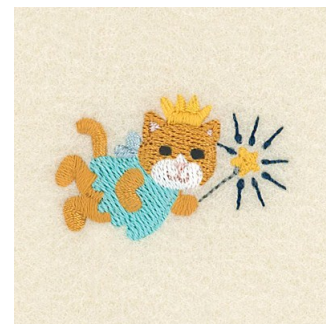

**Name:** Tooth Fairy Cat Machine Embroidery Design

**SKU:** SB01-CD090712FB

**Brand:** Starbird Inc

**Unique Colors:** 13 (12 color Stops)

## Unique Colors

	<b>Color Name (Color Code)</b>	<b>Manufacturer - Type</b>
	Super White (1001) [No Color Selected]	madeira - rayon
	Dusty Lilac (1263) [No Color Selected]	madeira - rayon
	Crocus (286)	Exquisite - Polyester 1000m