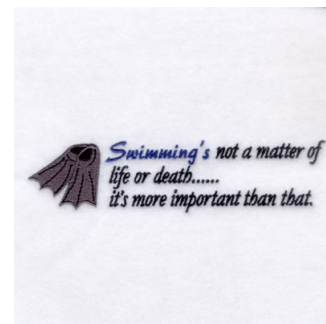

Name: Swimmings More Important! Machine Embroidery Design

SKU: SB01-CD090507KJ

Brand: Starbird Inc

Unique Colors: 13 (4 color Stops)

Unique Colors

| | Color Name (Color Code) | Manufacturer - Type |
|--|--|-----------------------------|
|  | Super White (1001) [No Color Selected] | madeira - rayon |
|  | Dusty Lilac (1263) [No Color Selected] | madeira - rayon |
|  | Crocus (286) | Exquisite - Polyester 1000m |