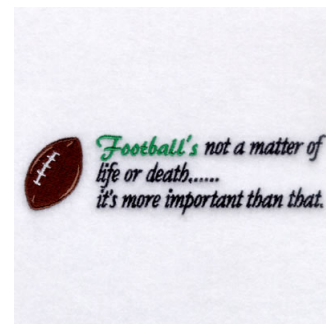

Name: Footballs More Important! Machine Embroidery Design

SKU: SB01-CD090507KG

Brand: Starbird Inc

Unique Colors: 13 (5 color Stops)

Unique Colors

	Color Name (Color Code)	Manufacturer - Type
	Super White (1001) [No Color Selected]	madeira - rayon
	Dusty Lilac (1263) [No Color Selected]	madeira - rayon
	Crocus (286)	Exquisite - Polyester 1000m