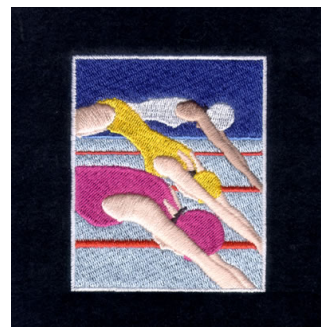

Name: Swimming Sports Card Machine
Embroidery Design

SKU: SB01-CD090507KD

Brand: Starbird Inc

Unique Colors: 13 (18 color Stops)

Unique Colors

| | Color Name (Color Code) | Manufacturer - Type |
|--|--|-----------------------------|
|  | Super White (1001) [No Color Selected] | madeira - rayon |
|  | Dusty Lilac (1263) [No Color Selected] | madeira - rayon |
|  | Crocus (286) | Exquisite - Polyester 1000m |

Complete Color Sequence

| # | | Color Name (Color Code) | Manufacturer - Type |
|---|---|--|--------------------------------|
| 1 |  | Super White (1001) [No Color Selected] | madeira - rayon |
| 2 |  | Super White (1001) [No Color Selected] | madeira - rayon |
| 3 |  | Crocus (286) | Exquisite - Polyester 1000m |