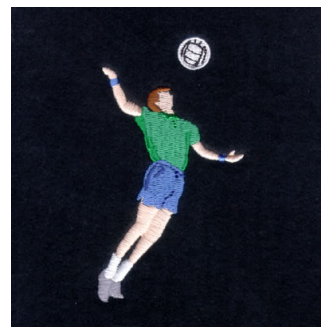

Name: Volleyball Player Machine Embroidery Design

SKU: SB01-CD090507KB

Brand: Starbird Inc

Unique Colors: 13 (13 color Stops)

Unique Colors

	Color Name (Color Code)	Manufacturer - Type
	Super White (1001) [No Color Selected]	madeira - rayon
	Dusty Lilac (1263) [No Color Selected]	madeira - rayon
	Crocus (286)	Exquisite - Polyester 1000m

Complete Color Sequence

#		Color Name (Color Code)	Manufacturer - Type
1		Super White (1001) [No Color Selected]	madeira - rayon
2		Super White (1001) [No Color Selected]	madeira - rayon
3		Crocus (286)	Exquisite - Polyester 1000m