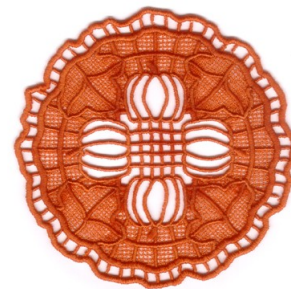

**Name:** Autumn Pumpkin Lace Machine  
Embroidery Design

**SKU:** SB01-CD090409TG

**Brand:** Starbird Inc

**Unique Colors:** 13 (1 color Stops)

## Unique Colors

	<b>Color Name (Color Code)</b>	<b>Manufacturer - Type</b>
	Super White (1001) [No Color Selected]	madeira - rayon
	Dusty Lilac (1263) [No Color Selected]	madeira - rayon
	Crocus (286)	Exquisite - Polyester 1000m

# Complete Color Sequence

#		Color Name (Color Code)	Manufacturer - Type
1		Super White (1001) [No Color Selected]	madeira - rayon
2		Super White (1001) [No Color Selected]	madeira - rayon
3		Crocus (286)	Exquisite - Polyester 1000m