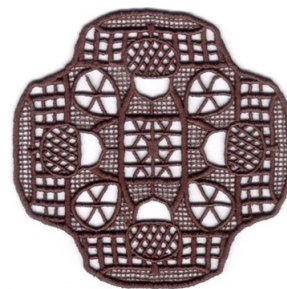

**Name:** Autumn Acorns Lace Machine  
Embroidery Design

**SKU:** SB01-CD090409TB

**Brand:** Starbird Inc

**Unique Colors:** 13 (1 color Stops)

## Unique Colors

	<b>Color Name (Color Code)</b>	<b>Manufacturer - Type</b>
	Super White (1001) [No Color Selected]	madeira - rayon
	Dusty Lilac (1263) [No Color Selected]	madeira - rayon
	Crocus (286)	Exquisite - Polyester 1000m

# Complete Color Sequence

#		Color Name (Color Code)	Manufacturer - Type
1		Super White (1001) [No Color Selected]	madeira - rayon
2		Super White (1001) [No Color Selected]	madeira - rayon
3		Crocus (286)	Exquisite - Polyester 1000m