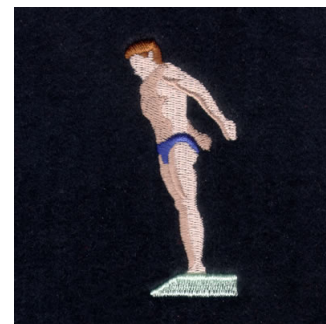

Name: Diver #2 Machine Embroidery Design

SKU: SB01-CD090407KZ

Brand: Starbird Inc

Unique Colors: 13 (6 color Stops)

Unique Colors

	Color Name (Color Code)	Manufacturer - Type
	Super White (1001) [No Color Selected]	madeira - rayon
	Dusty Lilac (1263) [No Color Selected]	madeira - rayon
	Crocus (286)	Exquisite - Polyester 1000m

Complete Color Sequence

#		Color Name (Color Code)	Manufacturer - Type
1		Super White (1001) [No Color Selected]	madeira - rayon
2		Super White (1001) [No Color Selected]	madeira - rayon
3		Crocus (286)	Exquisite - Polyester 1000m