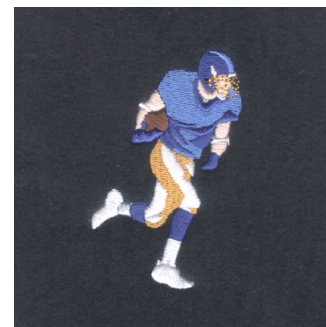

Name: Football Player #2 Machine Embroidery Design

SKU: SB01-CD090407KY

Brand: Starbird Inc

Unique Colors: 13 (13 color Stops)

Unique Colors

| | Color Name (Color Code) | Manufacturer - Type |
|--|--|-----------------------------|
| | Super White (1001) [No Color Selected] | madeira - rayon |
| | Dusty Lilac (1263) [No Color Selected] | madeira - rayon |
| | Crocus (286) | Exquisite - Polyester 1000m |

Complete Color Sequence

| # | | Color Name (Color Code) | Manufacturer - Type |
|---|---|--|--------------------------------|
| 1 |  | Super White (1001) [No Color Selected] | madeira - rayon |
| 2 |  | Super White (1001) [No Color Selected] | madeira - rayon |
| 3 |  | Crocus (286) | Exquisite - Polyester 1000m |