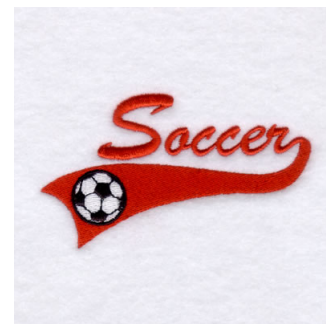

Name: Soccer Script Tail Machine Embroidery Design

SKU: SB01-CD090407KU

Brand: Starbird Inc

Unique Colors: 13 (3 color Stops)

Unique Colors

	Color Name (Color Code)	Manufacturer - Type
	Super White (1001) [No Color Selected]	madeira - rayon
	Dusty Lilac (1263) [No Color Selected]	madeira - rayon
	Crocus (286)	Exquisite - Polyester 1000m