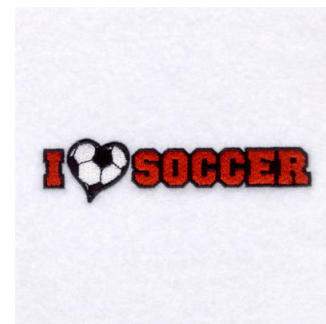

Name: I Love Soccer Machine Embroidery Design

SKU: SB01-CD090407KK

Brand: Starbird Inc

Unique Colors: 13 (4 color Stops)

Unique Colors

	Color Name (Color Code)	Manufacturer - Type
	Super White (1001) [No Color Selected]	madeira - rayon
	Dusty Lilac (1263) [No Color Selected]	madeira - rayon
	Crocus (286)	Exquisite - Polyester 1000m