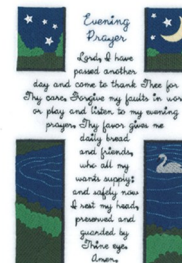

Name: Evening Prayer Machine Embroidery Design

SKU: SB01-CD083011TB

Brand: Starbird Inc

Unique Colors: 13 (16 color Stops)

Unique Colors

	Color Name (Color Code)	Manufacturer - Type
	Super White (1001) [No Color Selected]	madeira - rayon
	Dusty Lilac (1263) [No Color Selected]	madeira - rayon
	Crocus (286)	Exquisite - Polyester 1000m

Complete Color Sequence

#		Color Name (Color Code)	Manufacturer - Type
1		Super White (1001) [No Color Selected]	madeira - rayon
2		Super White (1001) [No Color Selected]	madeira - rayon
3		Crocus (286)	Exquisite - Polyester 1000m