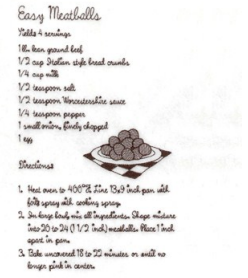

Name: Easy Meatballs Recipe

SKU: SB01-CD082813FE

Brand: Starbird Inc

Unique Colors: 13 (1 color Stops)

Unique Colors

	Color Name (Color Code)	Manufacturer - Type
	Super White (1001) [No Color Selected]	madeira - rayon
	Dusty Lilac (1263) [No Color Selected]	madeira - rayon
	Crocus (286)	Exquisite - Polyester 1000m