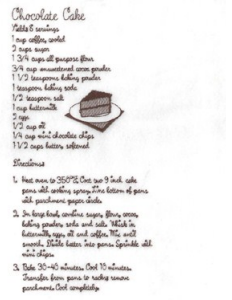

Name: Chocolate Cake Recipe Machine
Embroidery Design

SKU: SB01-CD082813FC

Brand: Starbird Inc

Unique Colors: 13 (1 color Stops)

Unique Colors

	Color Name (Color Code)	Manufacturer - Type
	Super White (1001) [No Color Selected]	madeira - rayon
	Dusty Lilac (1263) [No Color Selected]	madeira - rayon
	Crocus (286)	Exquisite - Polyester 1000m

Complete Color Sequence

#		Color Name (Color Code)	Manufacturer - Type
1		Super White (1001) [No Color Selected]	madeira - rayon
2		Super White (1001) [No Color Selected]	madeira - rayon
3		Crocus (286)	Exquisite - Polyester 1000m