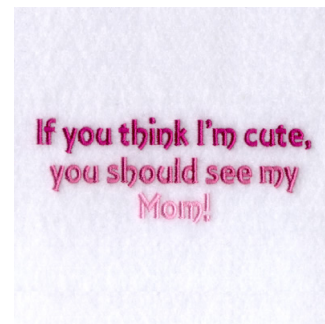

Name: Im Cute, see Mom! Machine Embroidery Design

SKU: SB01-CD082806FQ

Brand: Starbird Inc

Unique Colors: 13 (3 color Stops)

Unique Colors

	Color Name (Color Code)	Manufacturer - Type
	Super White (1001) [No Color Selected]	madeira - rayon
	Dusty Lilac (1263) [No Color Selected]	madeira - rayon
	Crocus (286)	Exquisite - Polyester 1000m